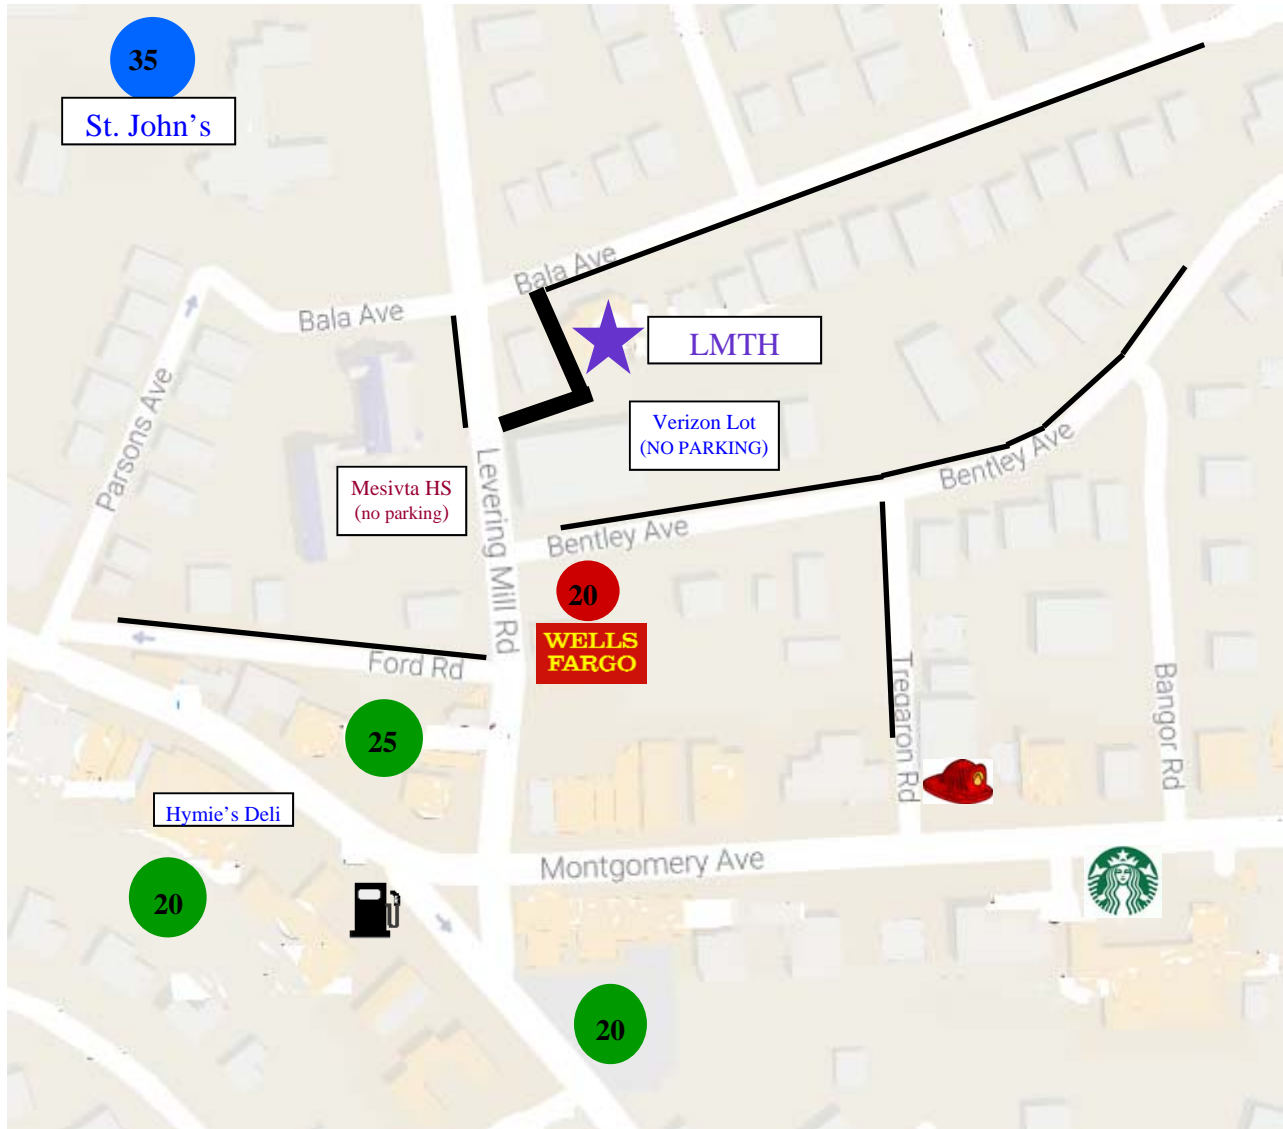

Levering Mill Tribute House Event Parking Map– Evenings and Weekends

LMTH Passenger drop off and VIP Parking

Parking at St. John's Episcopal Church, 35 spaces, available M - F after 6 p.m., Saturday day and evening, and Sundays after 2:00 p.m.

Wells Fargo Bank Parking, 20 spaces, available after 6 p.m. M - F evenings and all day Saturdays and Sundays

Municipal Parking Lots, metered until 6 p.m. Monday through Saturday, free after 6 p.m. every day and free all day Sundays

On-street parking also available on streets such as Bala Ave., Bentley Ave., Tregaron Rd. and Ford Rd. 2 hour limits not enforced after 6 p.m.